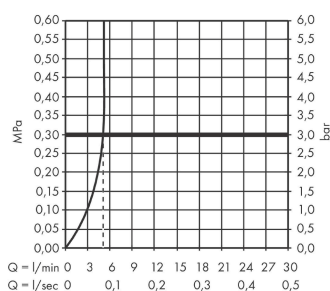

Vivenis

Single lever basin mixer 110 without waste set

Surfaces: **Matt Black** Article Number: **75022670**

Description

product features

- ComfortZone 110
- projection: 146 mm
- spray type: WaterfallStream
- maximum flow rate at 3 bar: 5 l/min
- ceramic cartridge
- temperature limitation adjustable
- suitable for continuous flow water heaters
- connection type: G 3/8 connections
- connection dimension: DN15

Technology

Design awards

reddot winner 2021

Product image

Scale drawing

Flowchart

Vivenis

Single lever basin mixer 110 without waste set