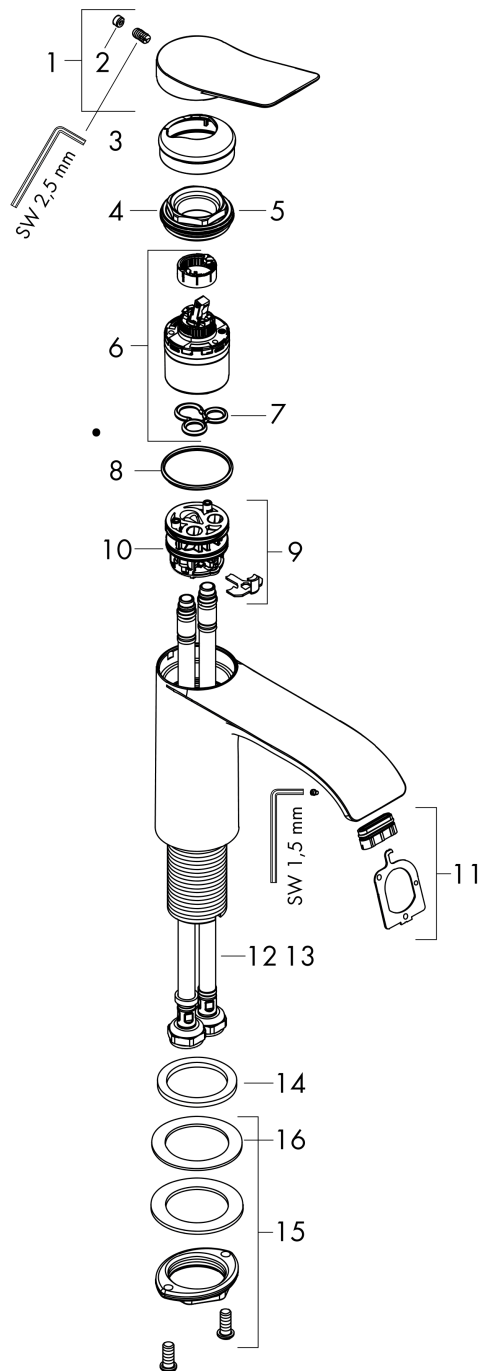

Vivenis

Single lever basin mixer 110 without waste set

Surfaces: **Matt Black** Article Number: **75022670**

Description

product features

- ComfortZone 110
- projection: 146 mm
- spray type: WaterfallStream
- maximum flow rate at 3 bar: 5 l/min
- ceramic cartridge
- temperature limitation adjustable
- suitable for continuous flow water heaters
- connection type: G 3/8 connections
- connection dimension: DN15

Technology

Design awards

reddot winner 2021

Product image

Scale drawing

Flowchart

Vivenis

Single lever basin mixer 110 without waste set

Surfaces: **Matt Black** Article Number: **75022670**

Exploded Drawing

Year of production: >06/21

Vivenis

Single lever basin mixer 110 without waste set

Surfaces: **Matt Black** Article Number: **75022670**

Spare part list

Year of production: >06/21

Pos.	Description	Article Number	Price	PU
1	handle	94277670	-	1
2	screw cover	93735610	-	1
3	escutcheon	94027670	-	1
4	nut	93995000	-	1
5	O-ring 35x1,5	92114000	-	1
6	cartridge, assy	93897000	-	1
7	seal	95008000	-	1
8	O-ring 35x2	92604000	-	1
9	adapter for cartridge	98750000	-	1
10	O-Ring 30x2	98186000	-	1
11	spray former	94275000	-	1
12	connection hose 450 mm M8x0,75 G3/8	97206000	-	1
13	O-ring 6,6x1,6	93019000	-	1
14	flat seal	98749000	-	1
15	fixing set (Ø 32)	13961000	-	1
16	lever collar	97548000	-	1
a	fixation extension 35 mm	13898000	-	1