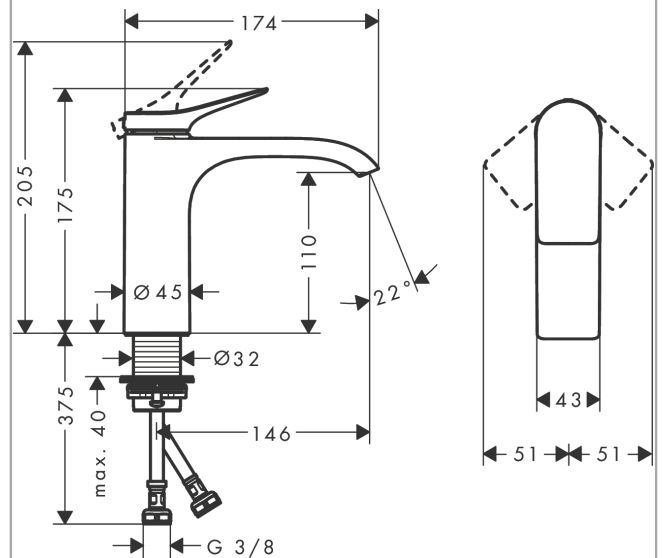

Vivenis

Single lever basin mixer 110 without waste set

Surfaces: **Matt Black** Article Number: **75022670**

Description

product features

- ComfortZone 110
- projection: 146 mm
- spray type: WaterfallStream
- maximum flow rate at 3 bar: 5 l/min
- ceramic cartridge
- temperature limitation adjustable
- suitable for continuous flow water heaters
- connection type: G 3/8 connections
- connection dimension: DN15

Technology

Design awards

reddot winner 2021

Product image

Scale drawing

Flowchart

Vivenis

Single lever basin mixer 110 without waste set

Surfaces: **Matt Black** Article Number: **75022670**

Exploded Drawing

Year of production: >06/21

Vivenis

Single lever basin mixer 110 without waste set

Surfaces: **Matt Black** Article Number: **75022670**

Spare part list

Year of production: >06/21

Pos.	Description	Article Number	Price	PU
1	handle	94277670	-	1
2	screw cover	93735610	-	1
3	escutcheon	94027670	-	1
4	nut	93995000	-	1
5	O-ring 35x1,5	92114000	-	1
6	cartridge, assy	93897000	-	1
7	seal	95008000	-	1
8	O-ring 35x2	92604000	-	1
9	adapter for cartridge	98750000	-	1
10	O-Ring 30x2	98186000	-	1
11	spray former	94275000	-	1
12	connection hose 450 mm M8x0,75 G3/8	97206000	-	1
13	O-ring 6,6x1,6	93019000	-	1
14	flat seal	98749000	-	1
15	fixing set (Ø 32)	13961000	-	1
16	lever collar	97548000	-	1
a	fixation extension 35 mm	13898000	-	1